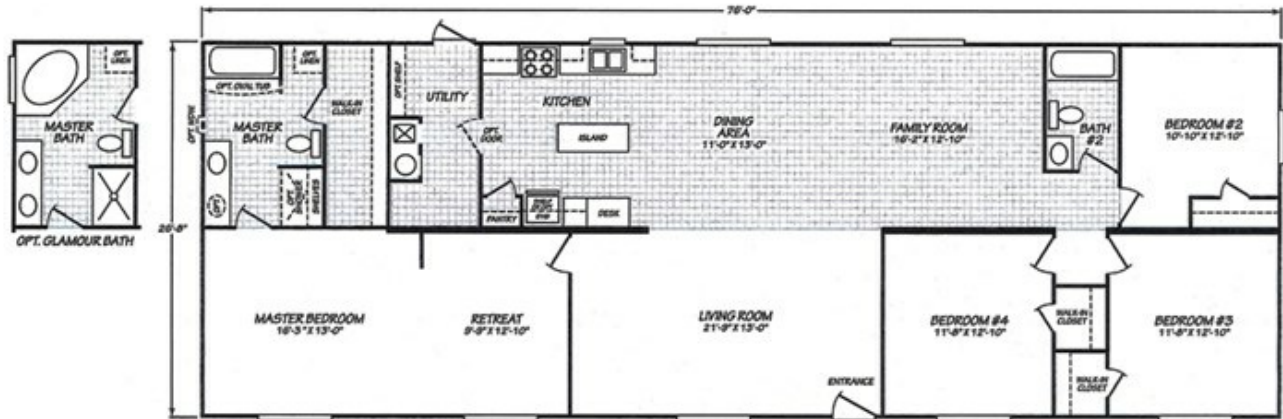

Commandmore Model number: 230BM28764B

4 beds • 2 baths • 2052 sq.ft. • 27' width • 76' depth

Our home building facilities invest in continuous product and process improvements. Plans, dimensions, features, materials, specifications and availability are subject to change without notice or obligation. Renderings and floor plans are representative likenesses of our homes and may differ from the actual homes. We invite you to tour a Home Center near you and inspect the highest value in quality housing available or call (208) 733-7755 to speak with a Home Consultant. Copyright 2017, CMH. All rights reserved.