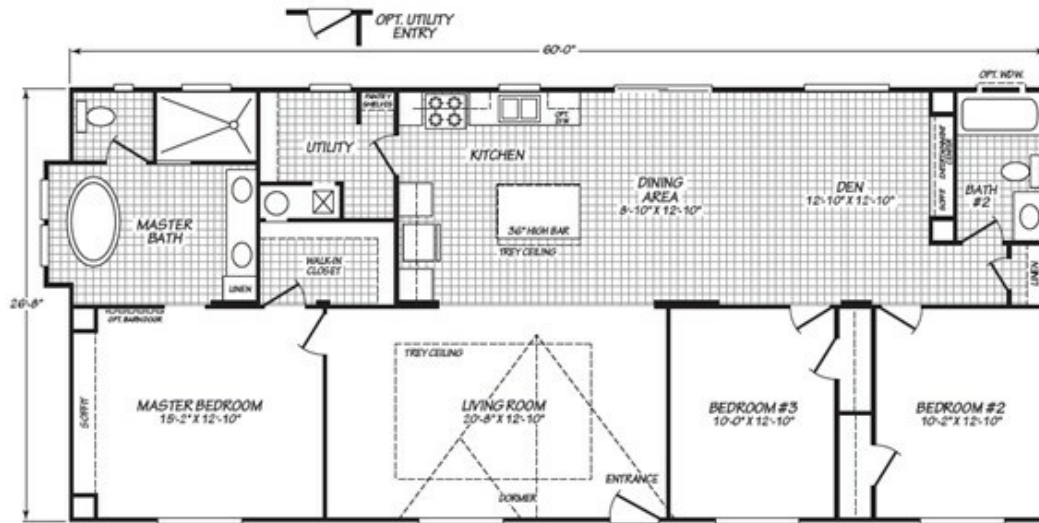

AMERICANA

www.fleetwoodhomes.com

MODEL 28603H

3 Bedroom • 2 Bath • 1,610 Square Feet

©2017 FLEETWOOD HOMES INC. ALL RIGHTS RESERVED