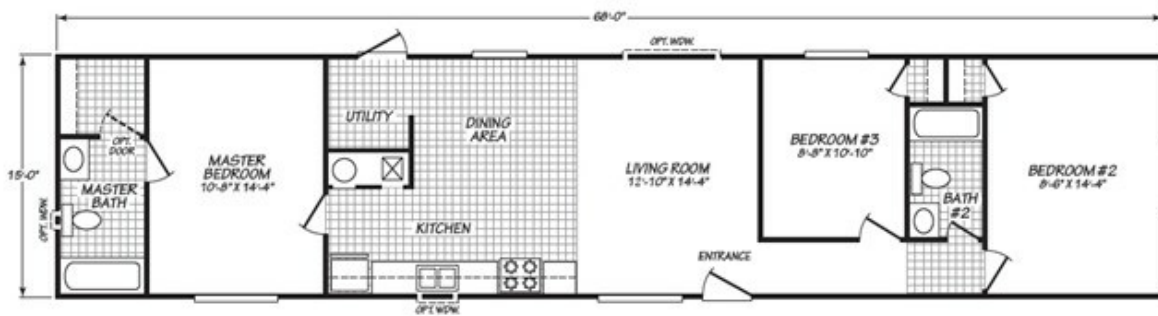

Berkshire

BERKSHIRE

www.fleetwoodhomes.com

MODEL 16683B

3 Bedroom • 2 Bath • 1,020 Square Feet

©2017 FLEETWOOD HOMES INC. ALL RIGHTS RESERVED