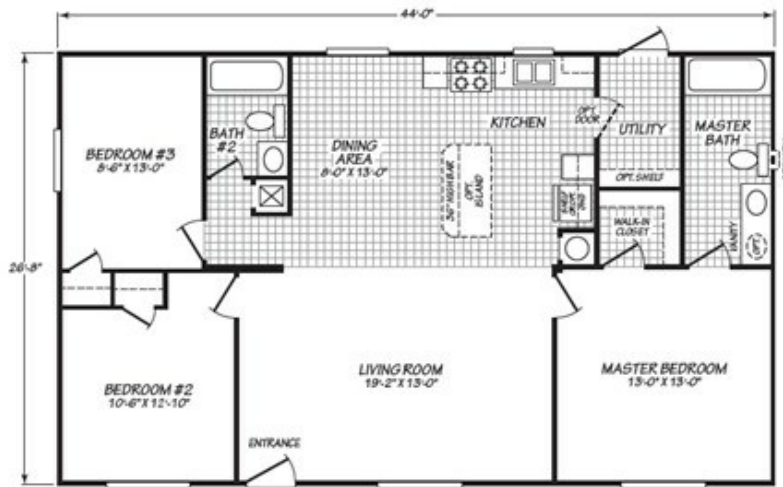

Broadmore

BROADMORE

www.fleetwoodhomes.com