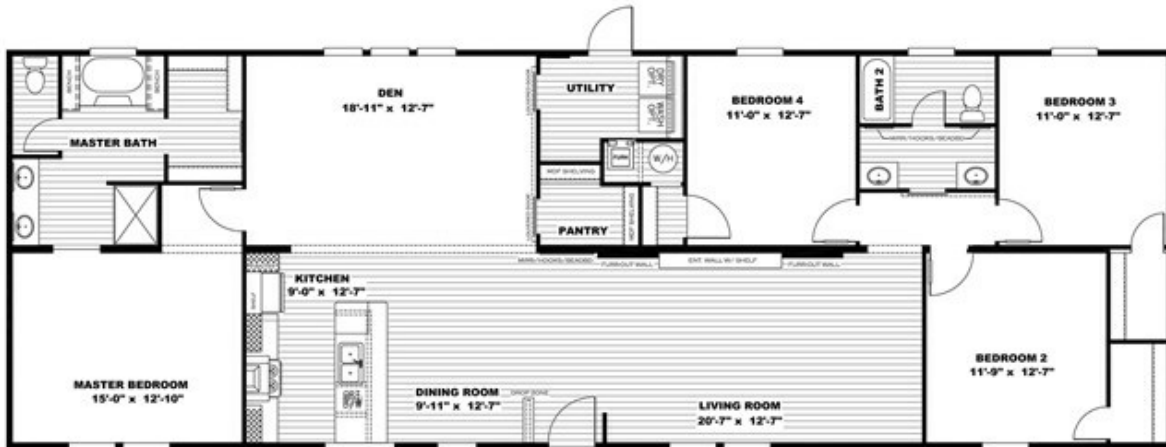

THE BREEZE II

THE BREEZE II

Model number: 55SSP28764AH

4 beds • 2 baths • 2128 sq.ft. • 28' width • 76' depth

Our home building facilities invest in continuous product and process improvements. Plans, dimensions, features, materials, specifications and availability are subject to change without notice or obligation. Renderings and floor plans are representative likenesses of our homes and may differ from the actual homes. We invite you to tour a Home Center near you and inspect the highest value in quality housing available or call (208) 733-7755 to speak with a Home Consultant. Copyright 2017, CMH. All rights reserved.