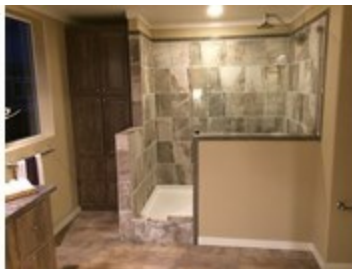

# 2852R MC KENZIE Model number: 55REF28523AH

3 beds • 2 baths • 1456 sq.ft. • 28' width • 52' depth

Our home building facilities invest in continuous product and process improvements. Plans, dimensions, features, materials, specifications and availability are subject to change without notice or obligation. Renderings and floor plans are representative likenesses of our homes and may differ from the actual homes. We invite you to tour a Home Center near you and inspect the highest value in quality housing available or call (208) 733-7755 to speak with a Home Consultant. Copyright 2017, CMH. All rights reserved.